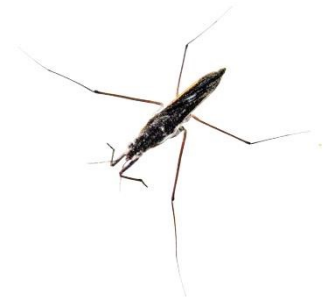

# Pond Dipping

What can you find in the pond? Remember that many of these animals are **very small** so look carefully!

**Water flea**

**Blood worm**

**Leech**

**Snail**

**Flatworm**

**Pond skater**

**Water boatman**

**Mayfly larvae**

**Cased caddis**

**Freshwater shrimp**

**Freshwater hoglouse**

**Glass worm**

Turn the sheet over for more pond animals

**Dragonfly nymph**

**Damselfly nymph**

**Freshwater crayfish**

**Water scorpion**

**Diving beetle**

**Stickleback**

**Tadpole**

**Froglet**

**Adult frog**

**Frogspawn**

**Toadspawn**

**Adult toad**

**Newt eggs**

**Newt larvae**

**Adult newt**

Not all of these animals are in the pond all year round