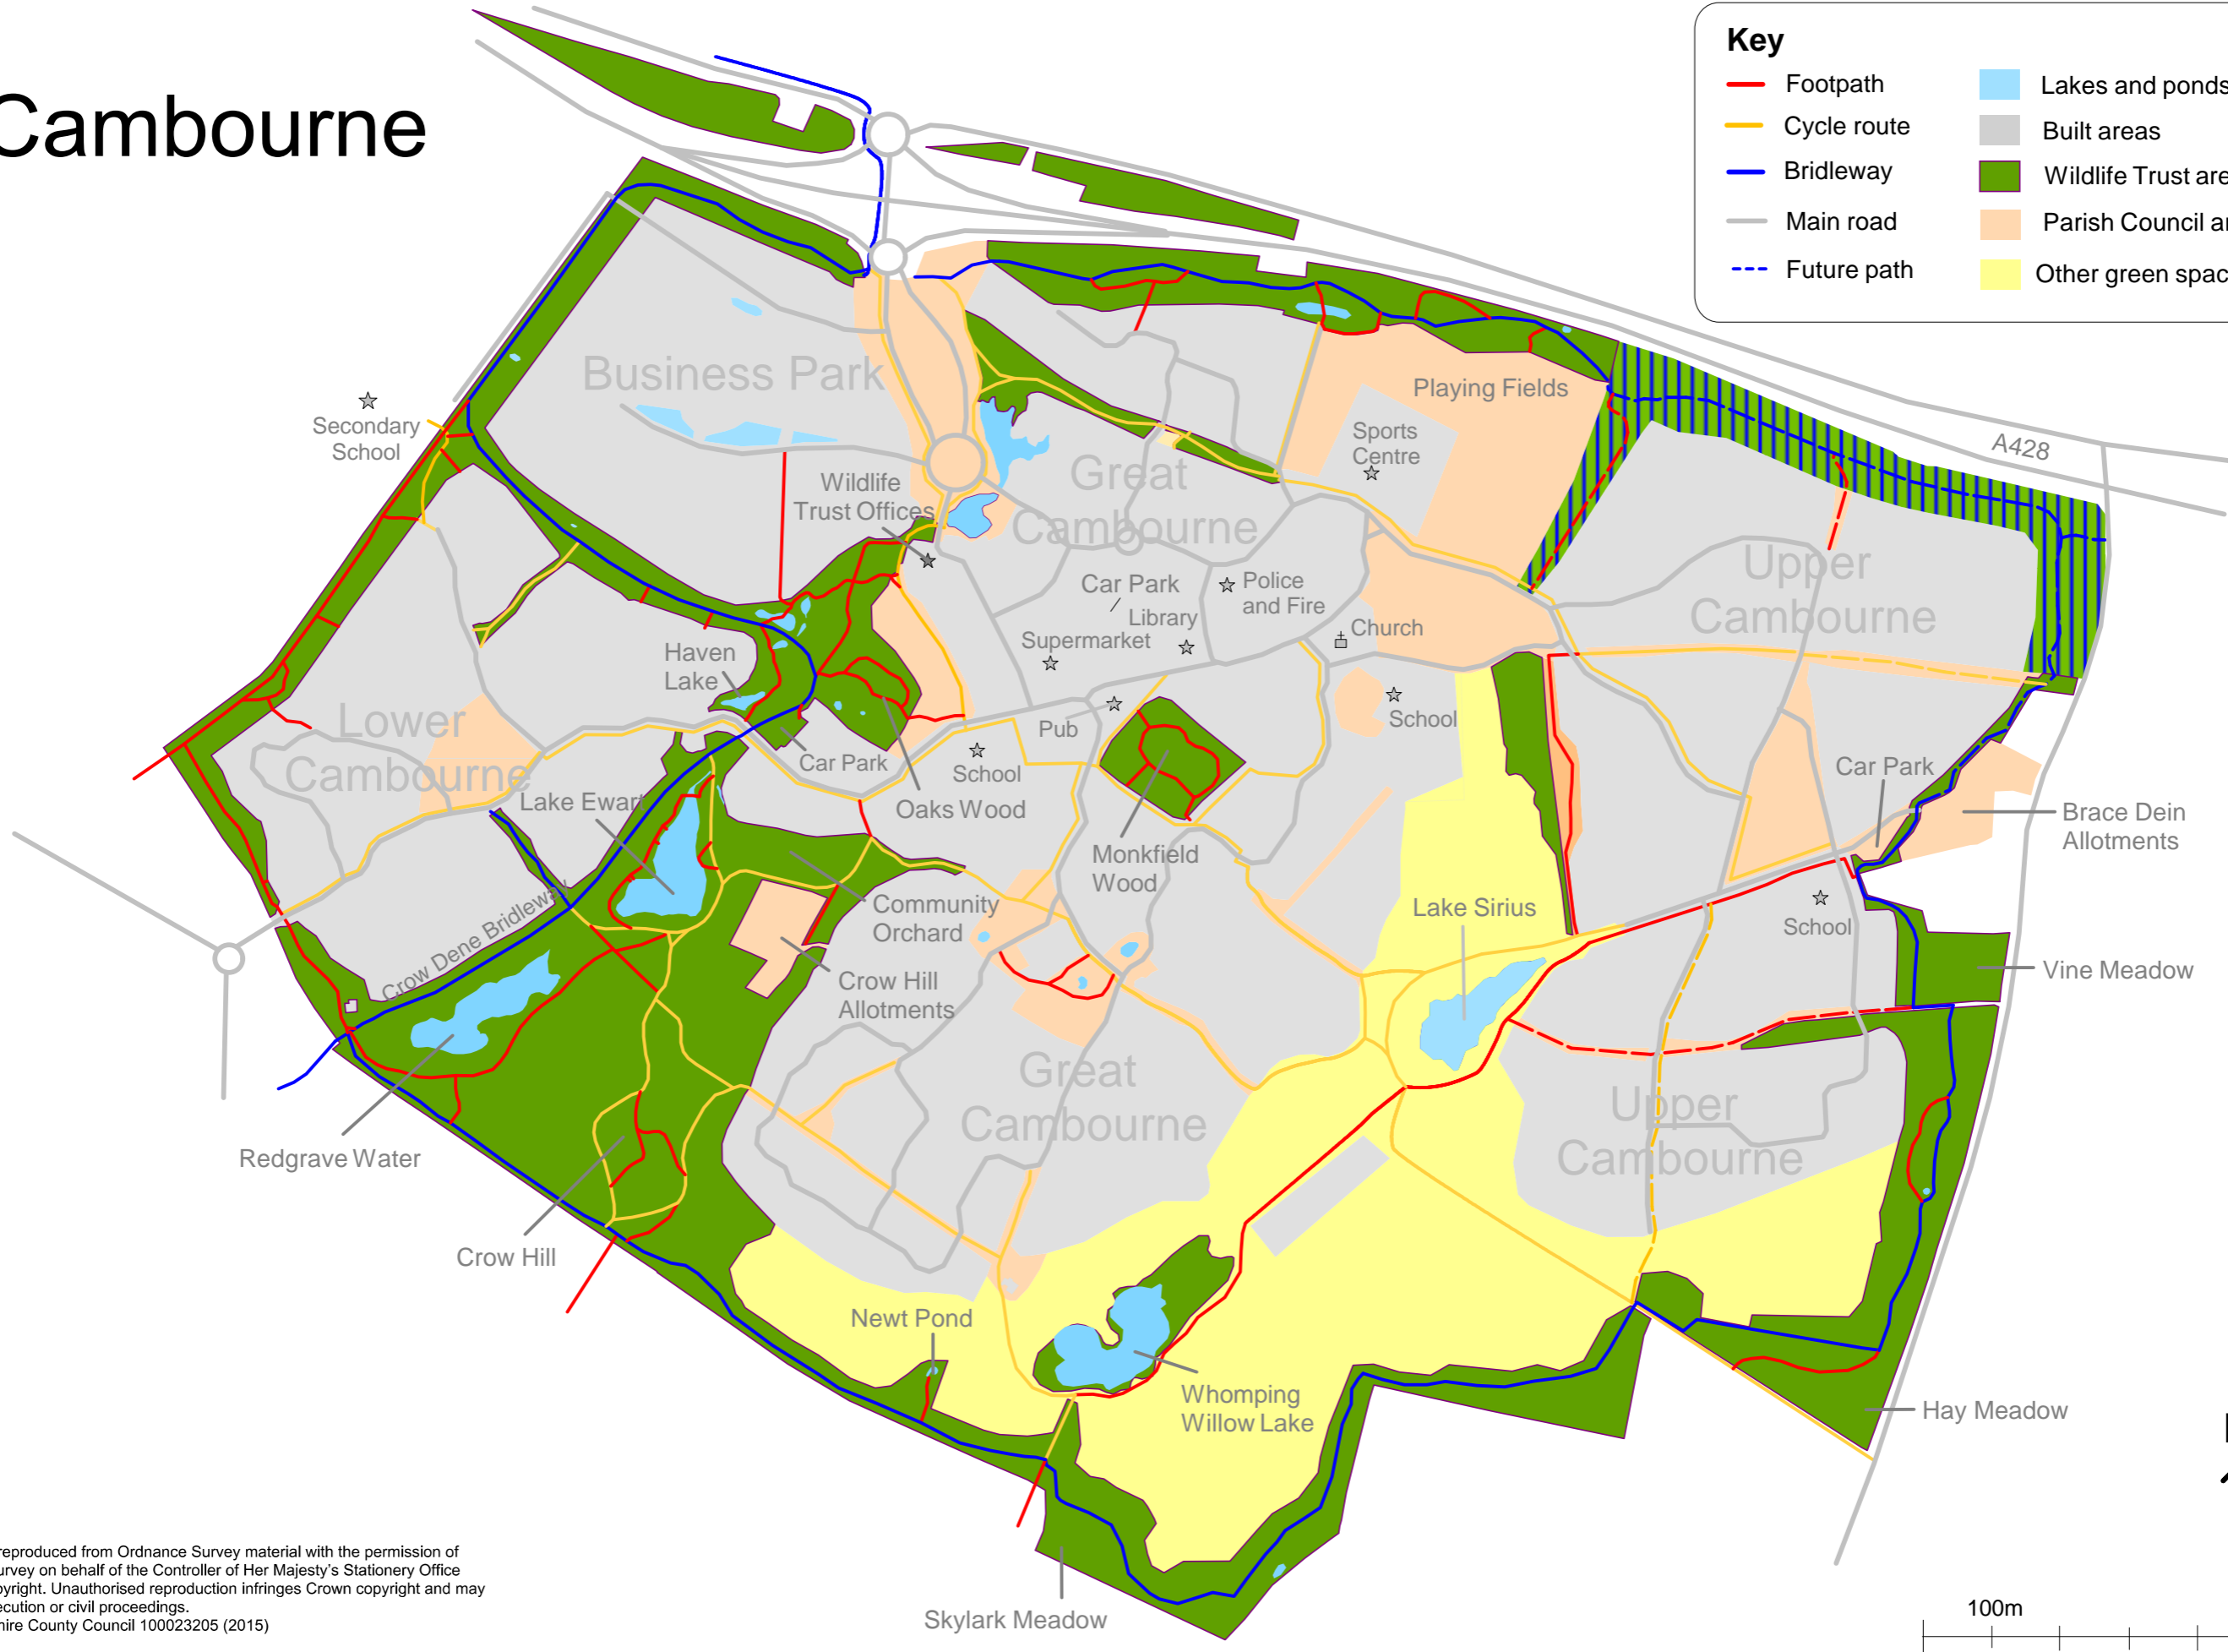

# Cambourne

**Key**

 Footpath	 Lakes and ponds
 Cycle route	 Built areas
 Bridleway	 Wildlife Trust areas
 Main road	 Parish Council areas
 Future path	 Other green spaces

This map is reproduced from Ordnance Survey material with the permission of Ordnance Survey on behalf of the Controller of Her Majesty's Stationery Office © Crown copyright. Unauthorised reproduction infringes Crown copyright and may lead to prosecution or civil proceedings. Cambridgeshire County Council 100023205 (2015)