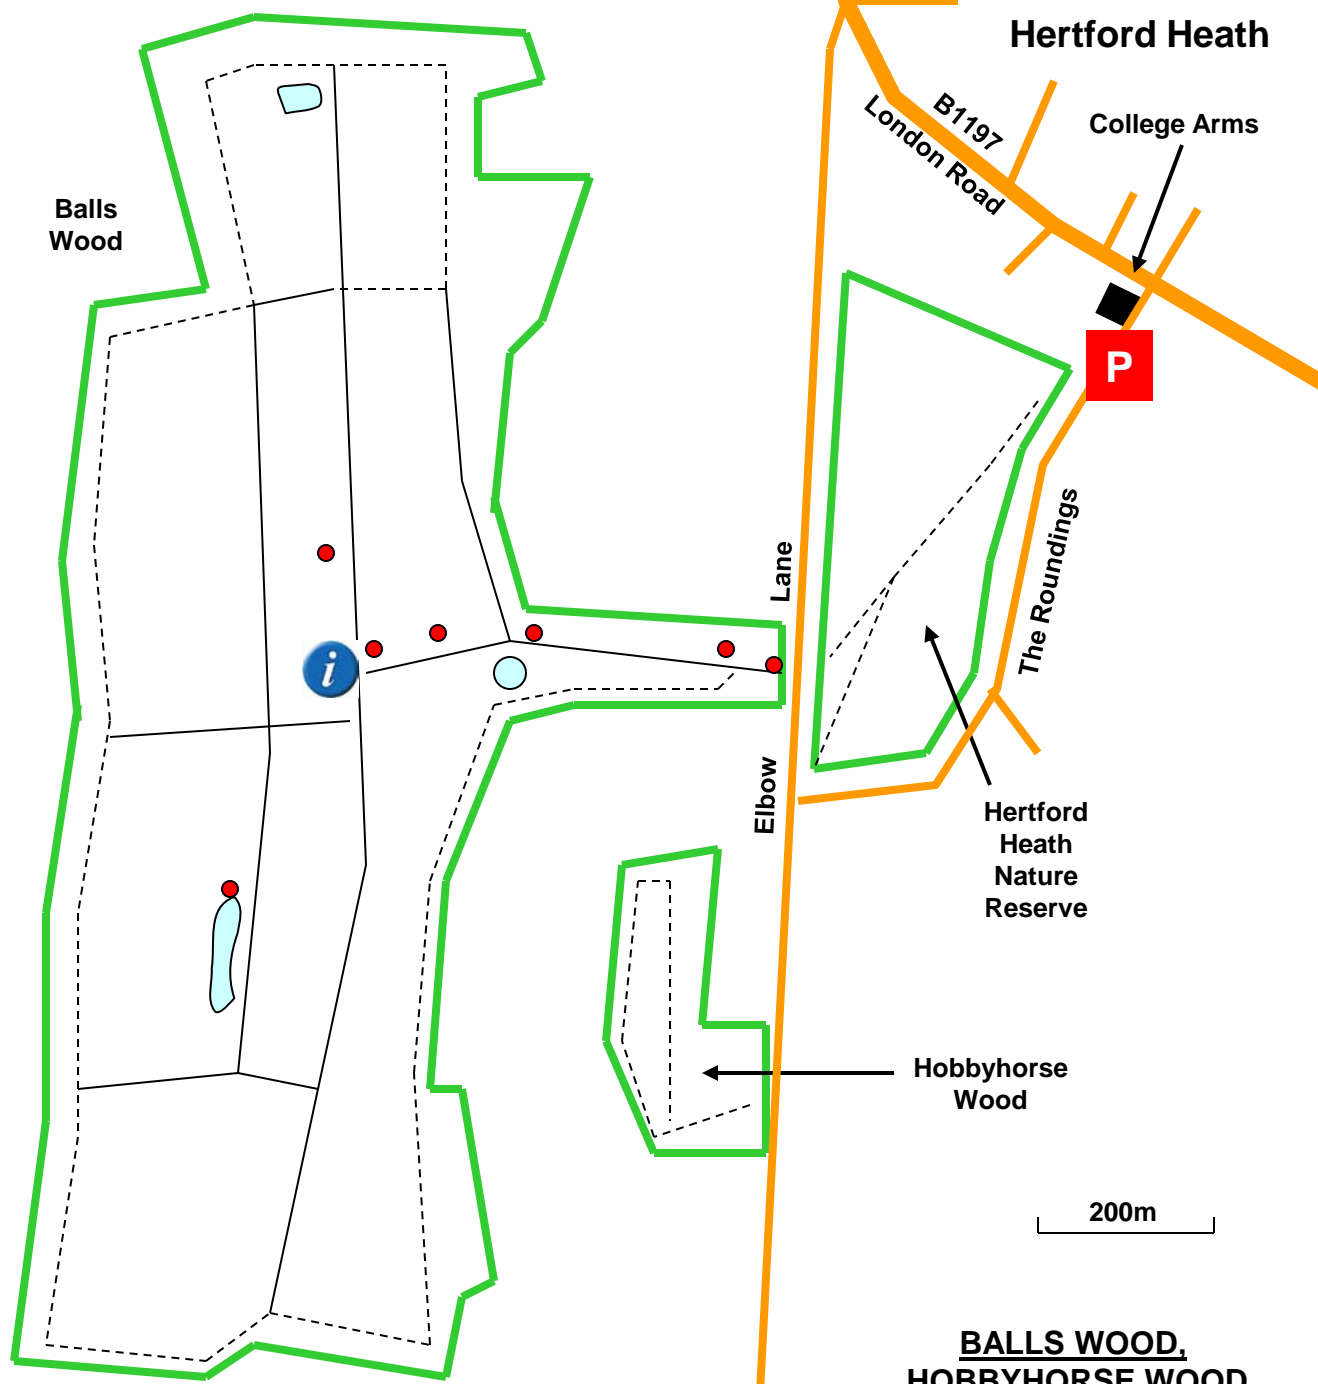

	Rides		Road-side parking
	Footpaths		Information point
	Larger ponds		Reserve boundaries
	Seats		

**BALLS WOOD,
HOBBYHORSE WOOD
AND HERTFORD HEATH
NATURE RESERVES**

Herts & Middlesex

Downloaded from hertswildlifetrust.org.uk
 Copyright Herts and Middlesex Wildlife Trust 2011
 Charity No: 239863 Registered No: 816710